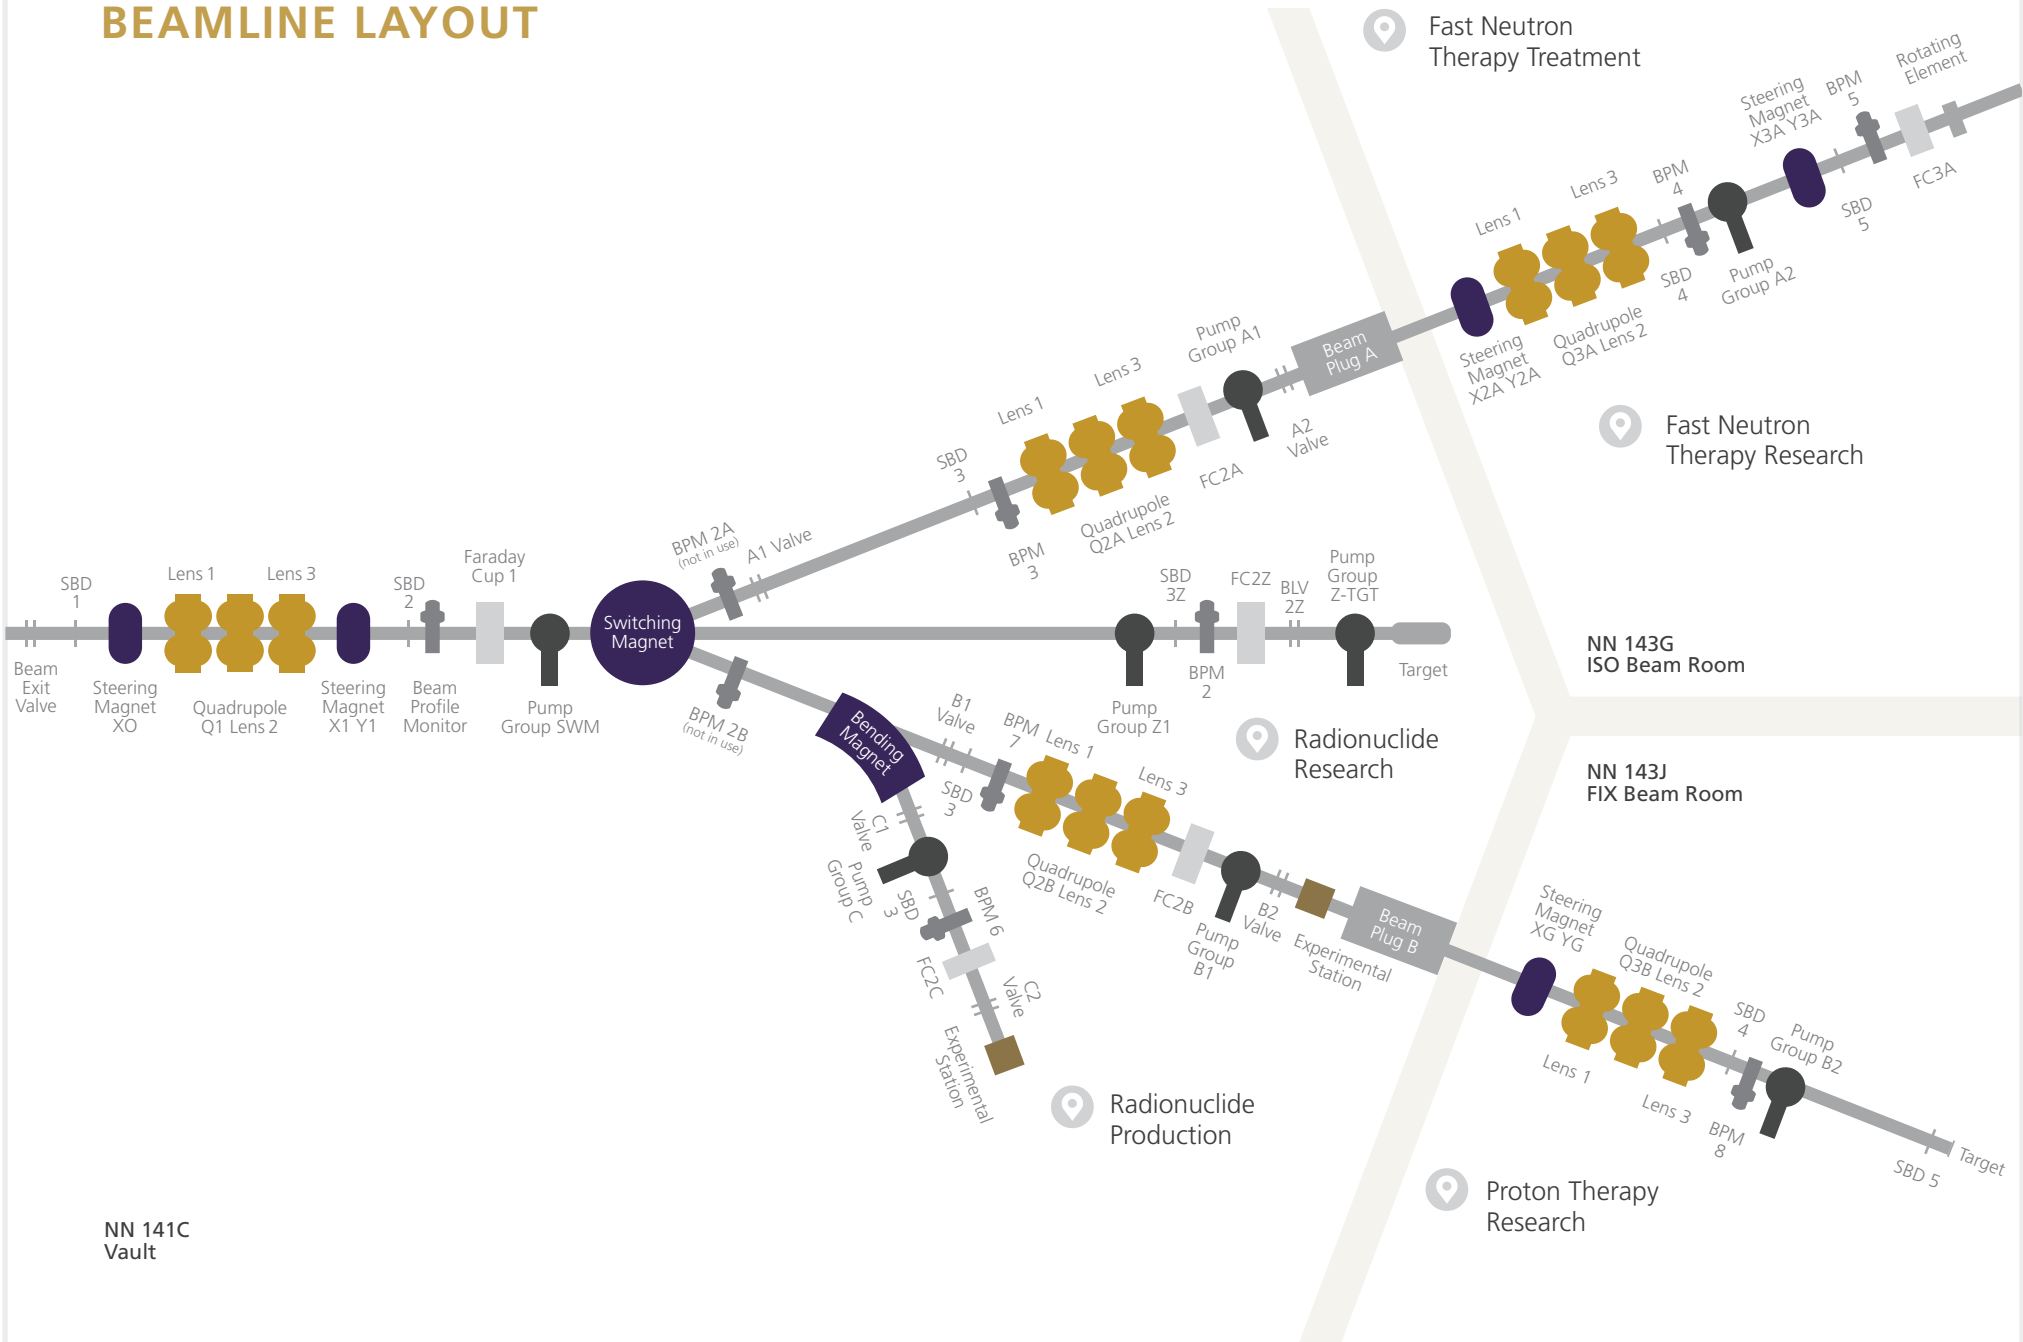

UW Medical Cyclotron Facility

BEAMLINE LAYOUT

NN 141C
Vault